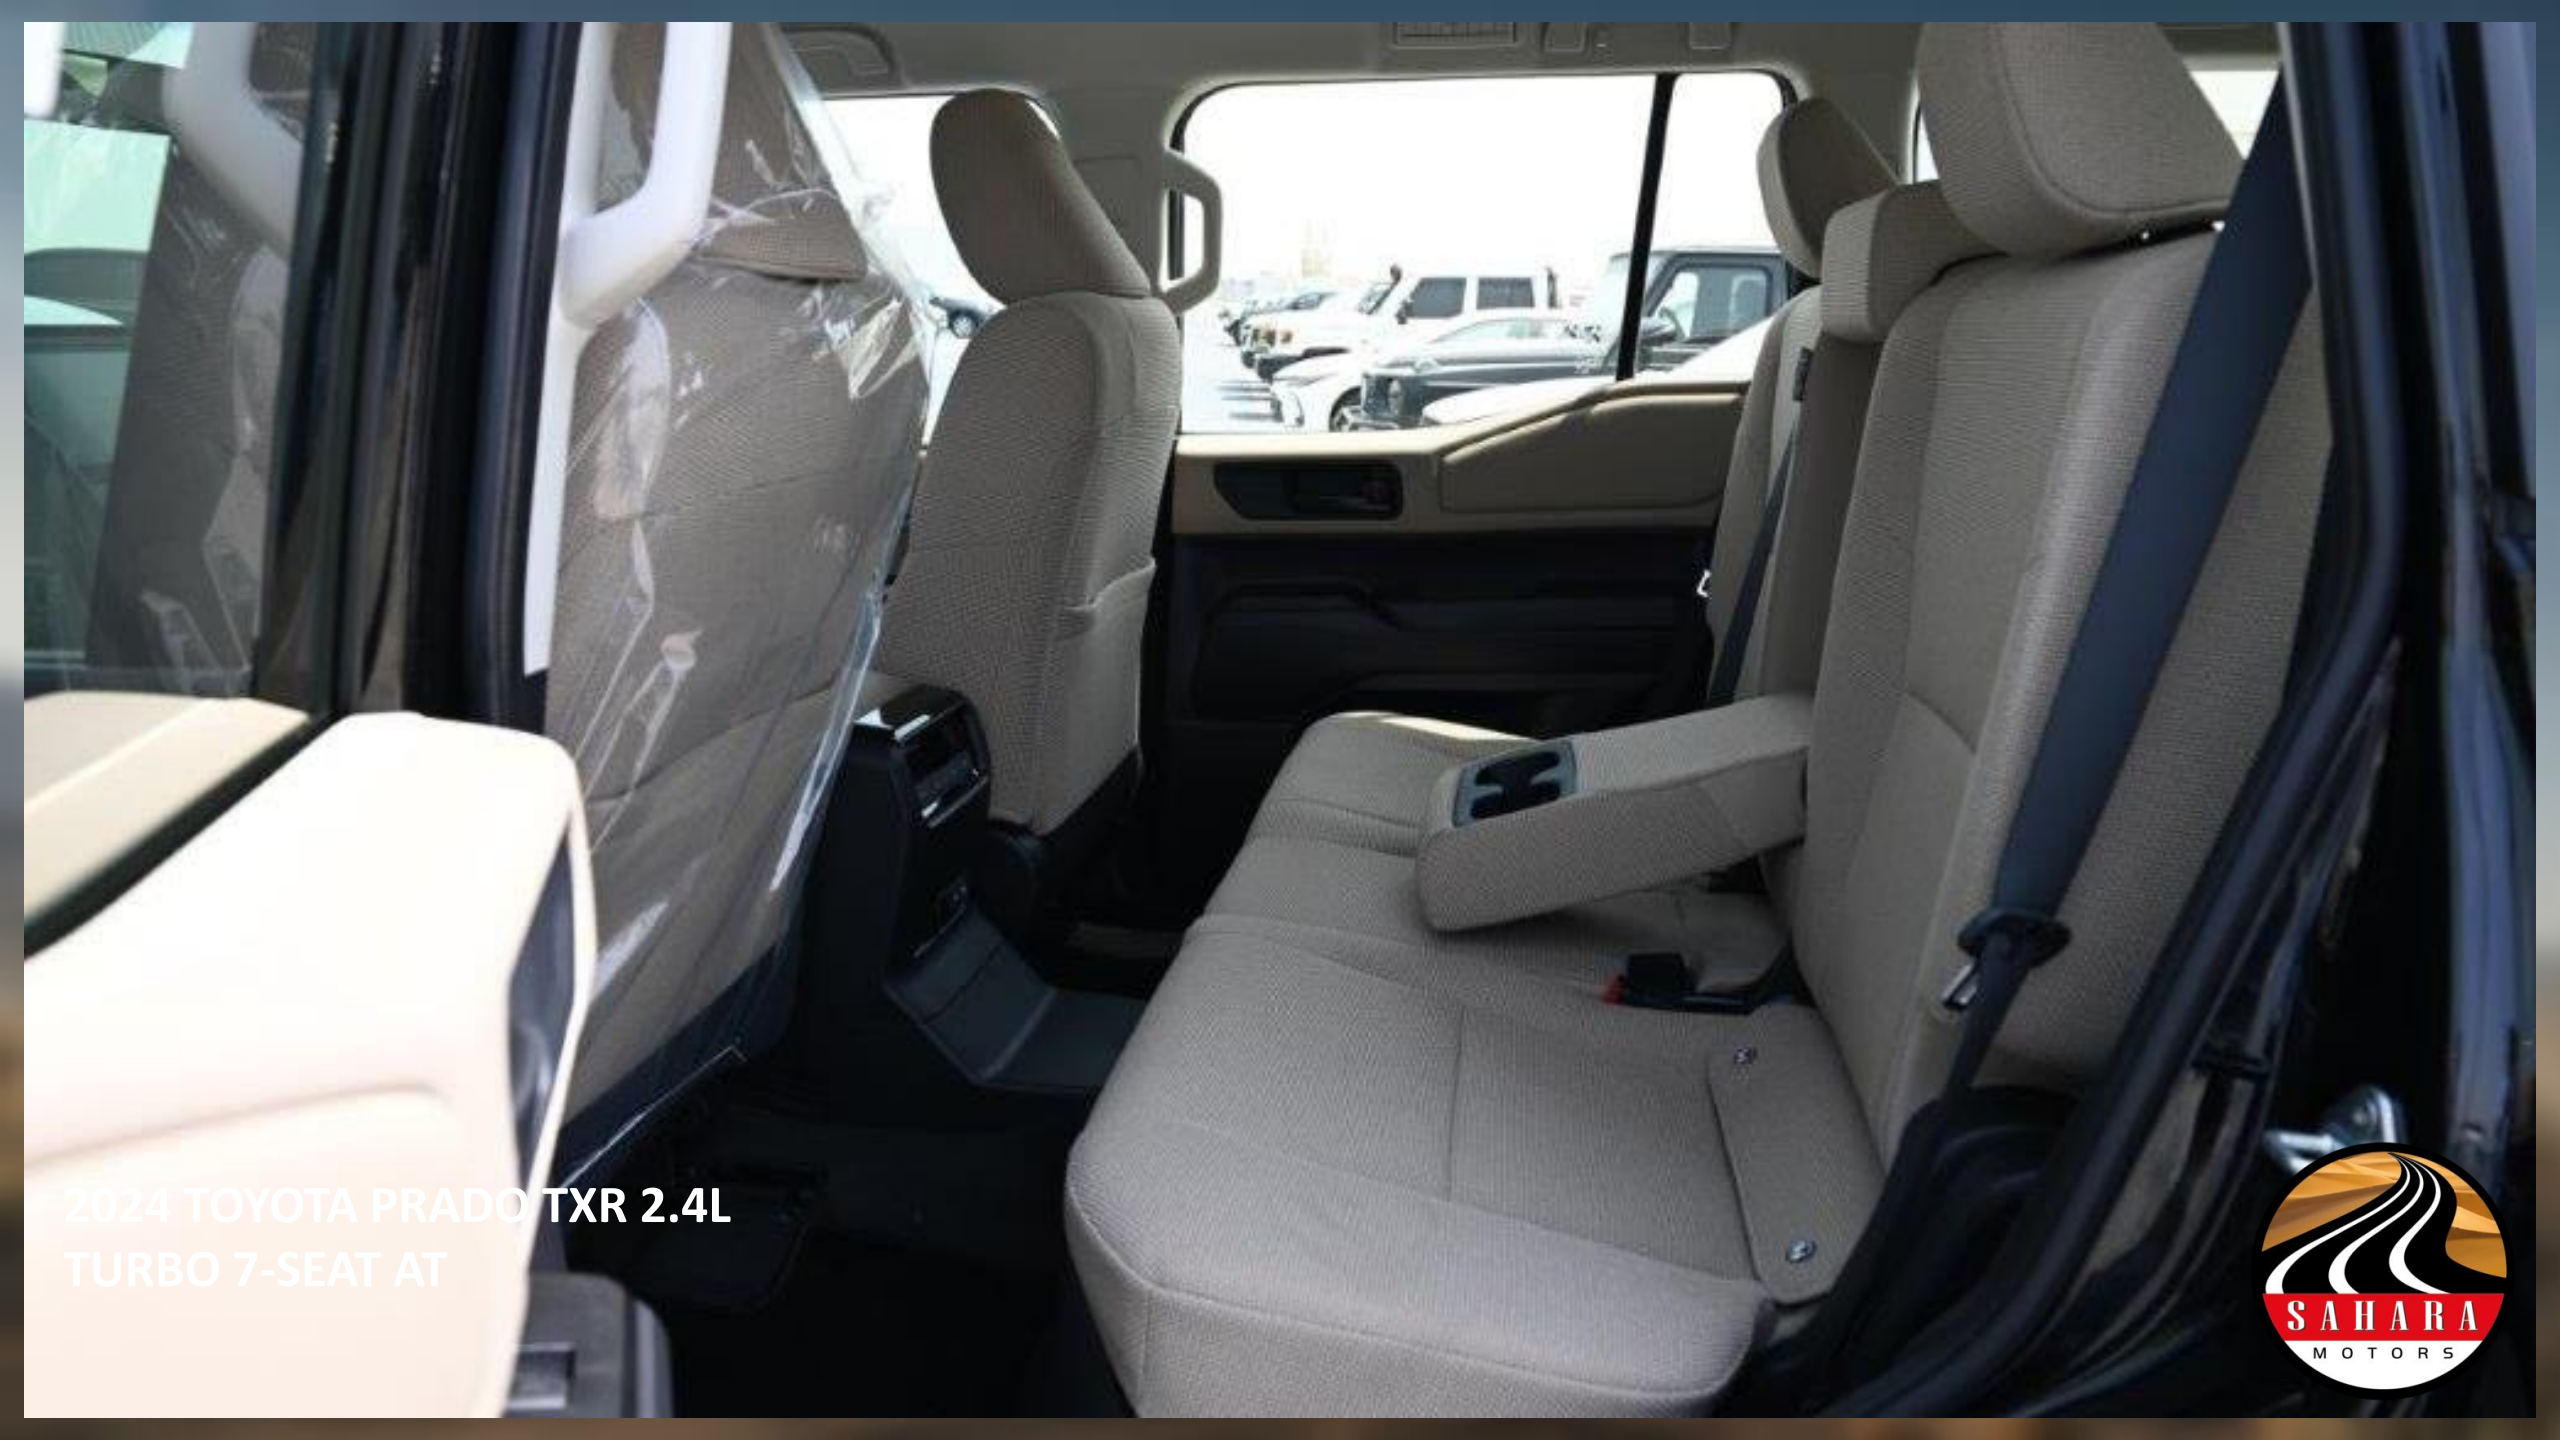

2024 TOYOTA PRADO TXR 2.4L
TURBO 7-SEAT AT