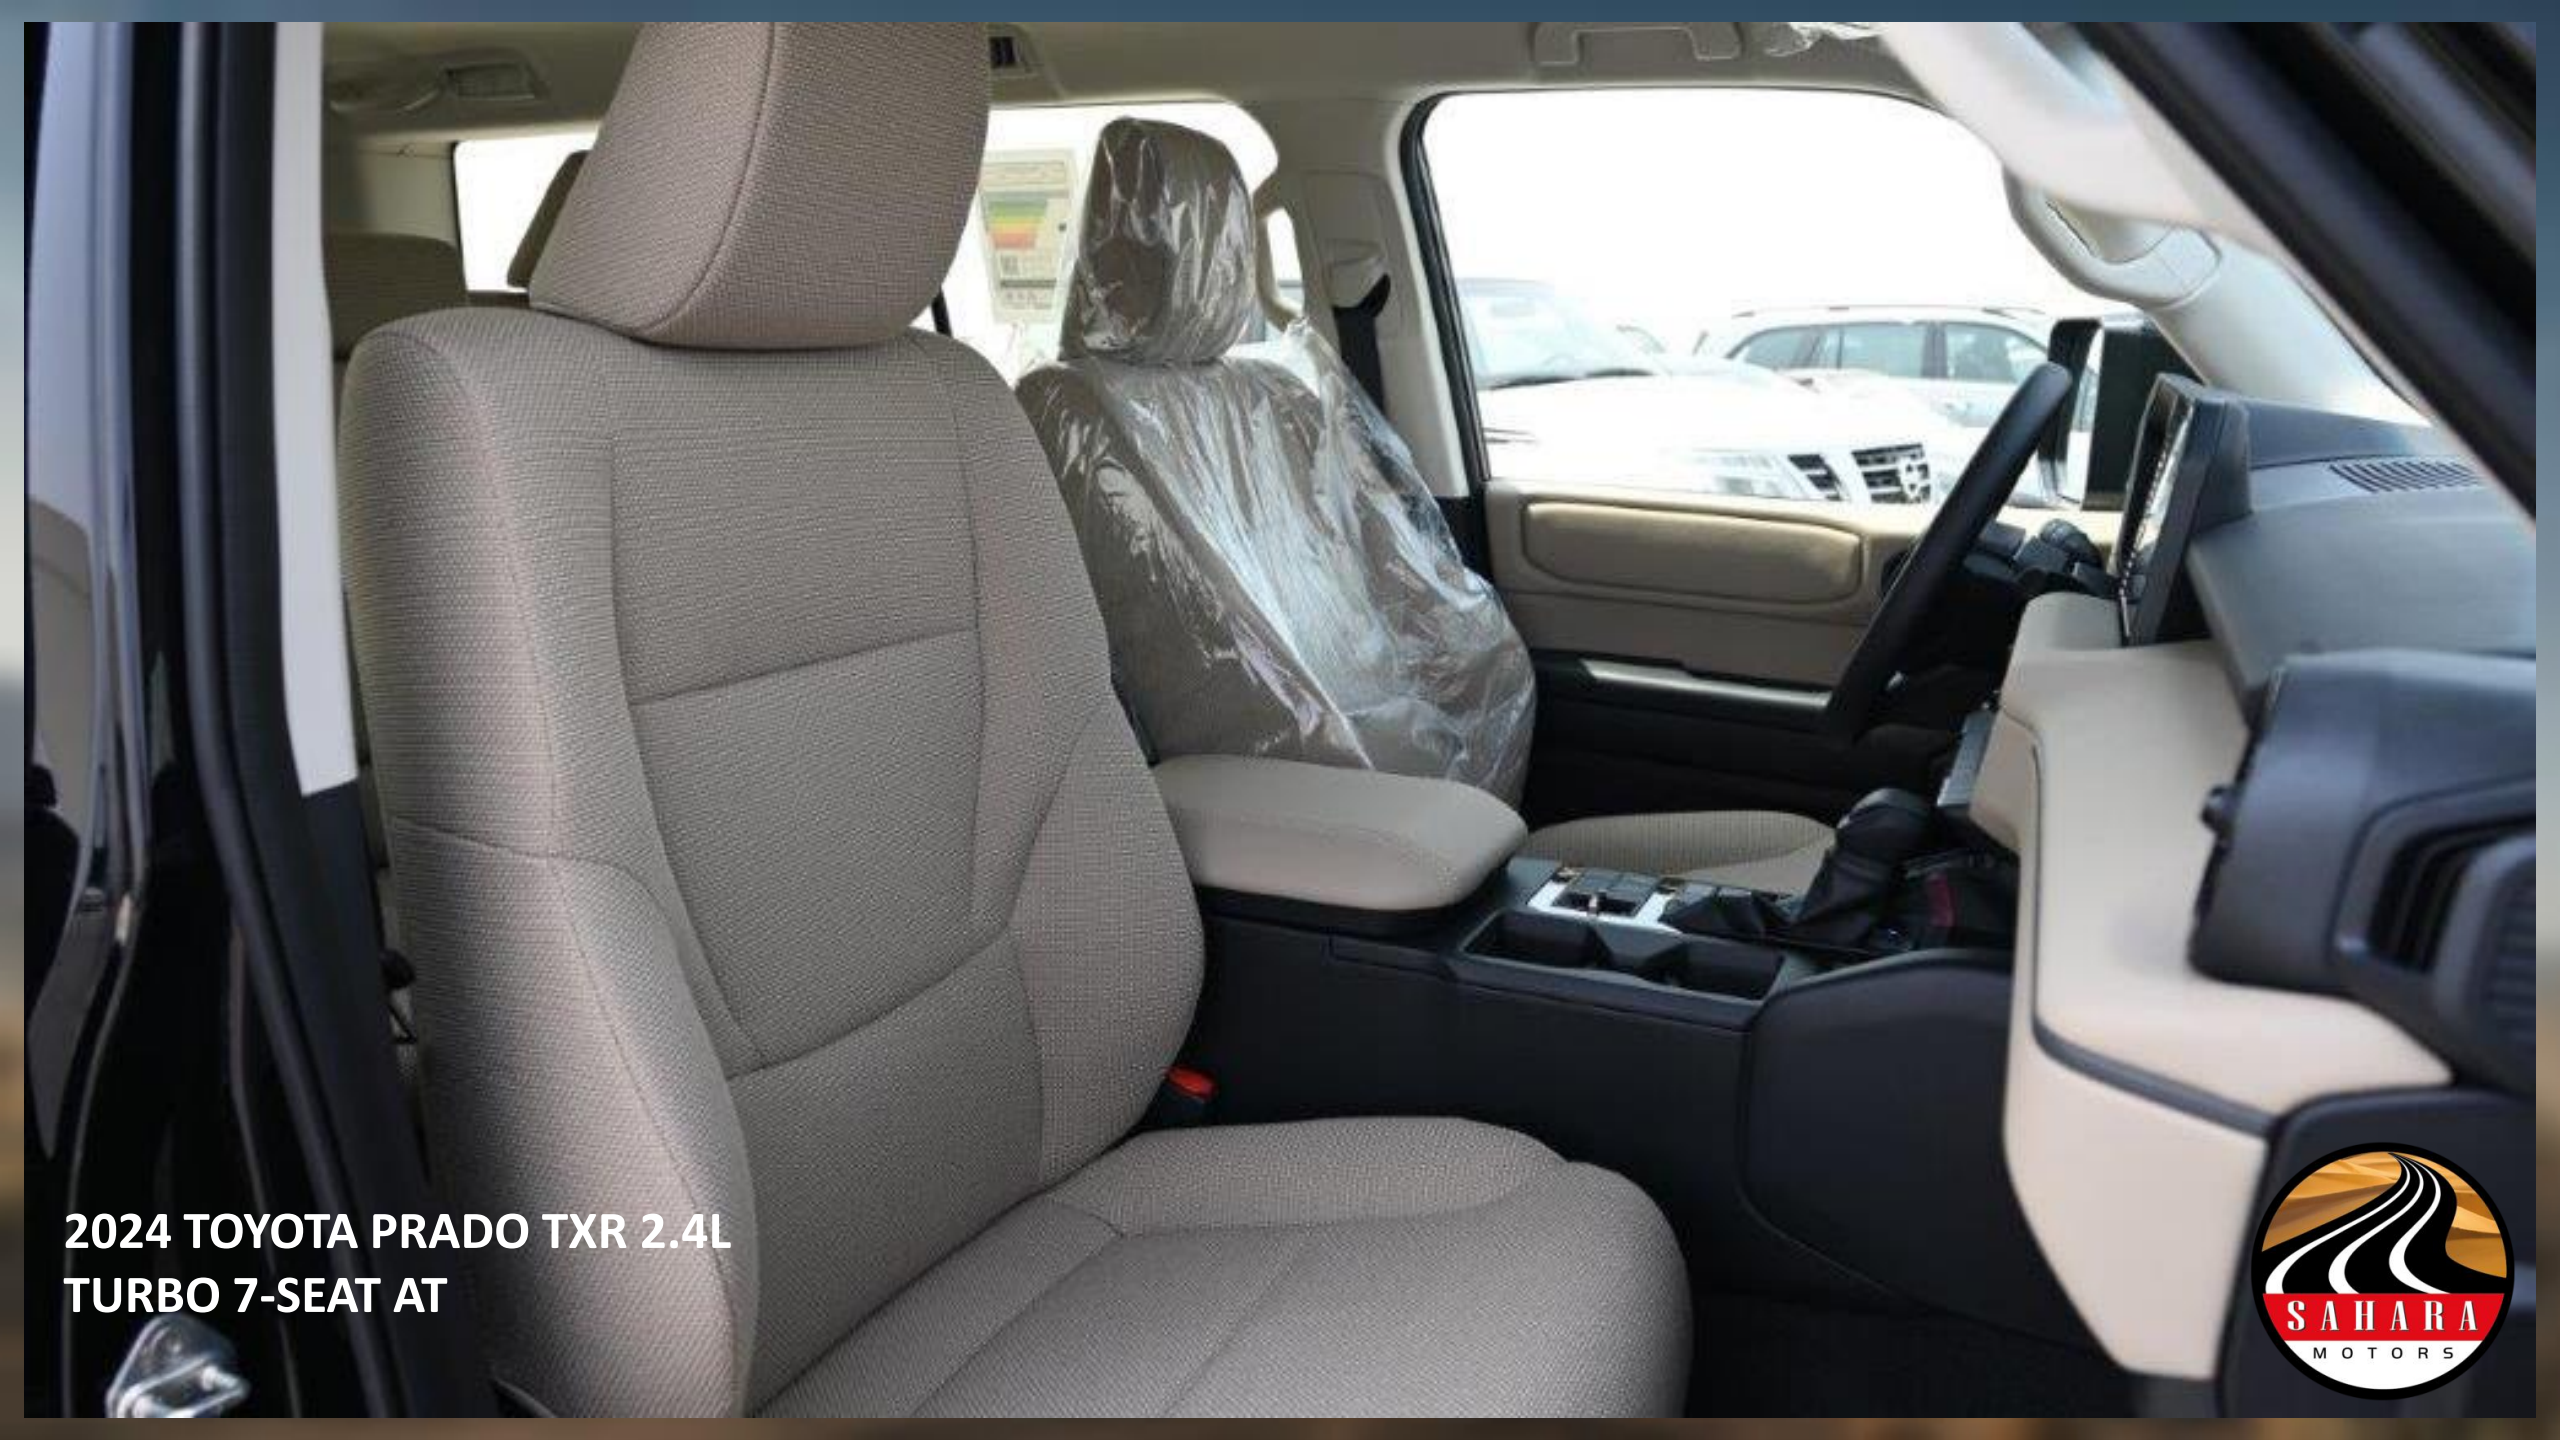

**2024 TOYOTA PRADO TXR 2.4L
TURBO 7-SEAT AT**

2024 MODEL TOYOTA PRADO TXR 2.4L TURBO 7-SEAT AUTOMATIC TRANSMISSION

MODEL CODE – TJA250L-GNZRZV

TECHNICAL FEATURES

**ENGINE T24A-FTS,2.4L 4 CYLINDER TURBO
OUTPUT (HP) 267
TORQUE (NM/RPM) 430
TRANSMISSION 8-SPEED AUTOMATIC
DRIVE SYSTEM- 4X4
TYRE SIZE 265/65 R18
DIMENSIONS (MM) L4,925 × W1,980 × H1,925
FUEL TANK CAPACITY (LITRES) 110
GROSS WEIGHT (KG) 3,000
WHEELBASE (MM) 2,850
NUMBER OF DOORS 5
SEATING CAPACITY 7
FUEL EFFICIENCY (KM/L) 10.6**

INTERIOR FEATURES

**TRI-ZONE CLIMATE CONTROL
SEATS MATERIAL FABRIC
STEERING WHEEL URETHANE
INTEGRATED SPORT DRIVING (3 MODE DIAL) ECO, NORMAL & SPORT
MULTI INFORMATION DISPLAY (MID) 7"
CENTRE CONSOLE COOLER BOX
ELECTRIC PARKING BRAKE WITH BRAKE HOLD
PUSH START BUTTON
AUDIO & ENTERTAINMENT SYSTEM
AUDIO AM/FM/DAB/BLEETOOTH 8"**