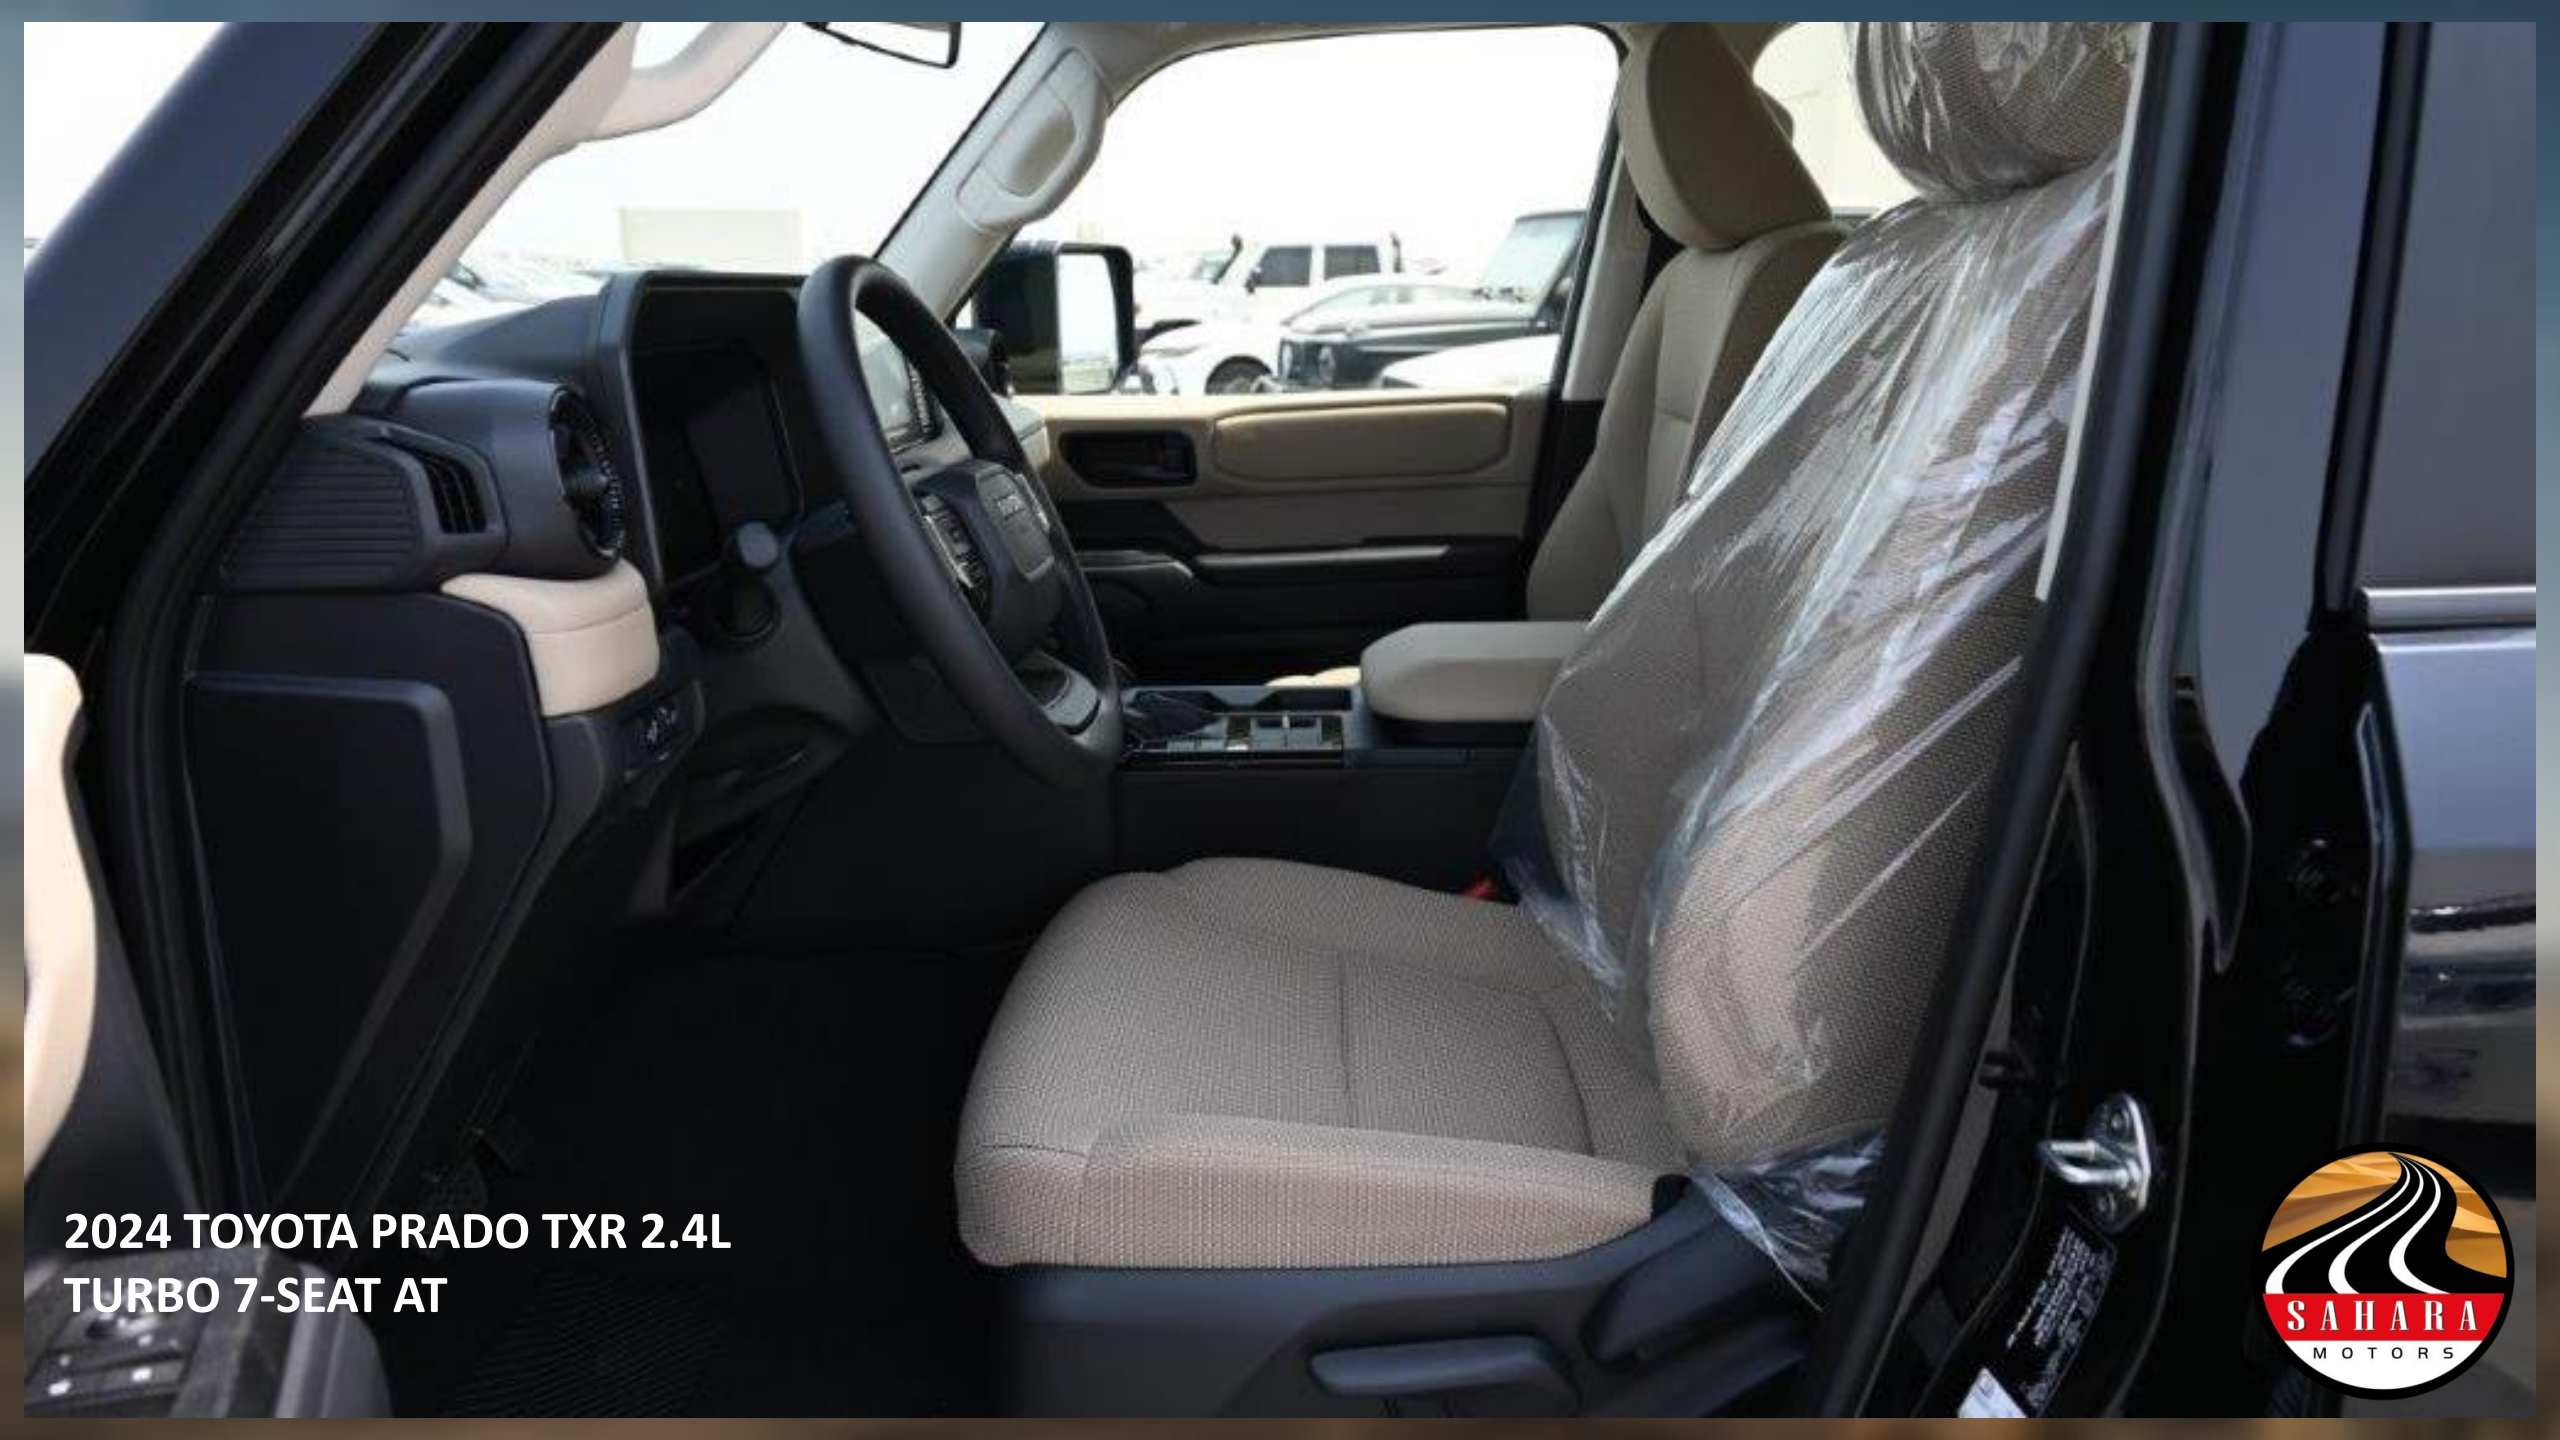

TOYOTA

**2024 TOYOTA PRADO TXR 2.4L
TURBO 7-SEAT AT**

2024 TOYOTA PRADO TXR 2.4L
TURBO 7-SEAT AT

2024 TOYOTA PRADO TXR 2.4L
TURBO 7-SEAT AT

2024 TOYOTA PRADO TXR 2.4L
TURBO 7-SEAT AT

2024 TOYOTA PRADO TXR 2.4L
TURBO 7-SEAT AT

**2024 TOYOTA PRADO TXR 2.4L
TURBO 7-SEAT AT**

2024 MODEL TOYOTA PRADO TXR 2.4L TURBO 7-SEAT AUTOMATIC TRANSMISSION

MODEL CODE – TJA250L-GNZRZV

TECHNICAL FEATURES

**ENGINE T24A-FTS,2.4L 4 CYLINDER TURBO
OUTPUT (HP) 267
TORQUE (NM/RPM) 430
TRANSMISSION 8-SPEED AUTOMATIC
DRIVE SYSTEM- 4X4
TYRE SIZE 265/65 R18
DIMENSIONS (MM) L4,925 × W1,980 × H1,925
FUEL TANK CAPACITY (LITRES) 110
GROSS WEIGHT (KG) 3,000
WHEELBASE (MM) 2,850
NUMBER OF DOORS 5
SEATING CAPACITY 7
FUEL EFFICIENCY (KM/L) 10.6**

INTERIOR FEATURES

**TRI-ZONE CLIMATE CONTROL
SEATS MATERIAL FABRIC
STEERING WHEEL URETHANE
INTEGRATED SPORT DRIVING (3 MODE DIAL) ECO, NORMAL & SPORT
MULTI INFORMATION DISPLAY (MID) 7"
CENTRE CONSOLE COOLER BOX
ELECTRIC PARKING BRAKE WITH BRAKE HOLD
PUSH START BUTTON
AUDIO & ENTERTAINMENT SYSTEM
AUDIO AM/FM/DAB/BLEETOOTH 8"**